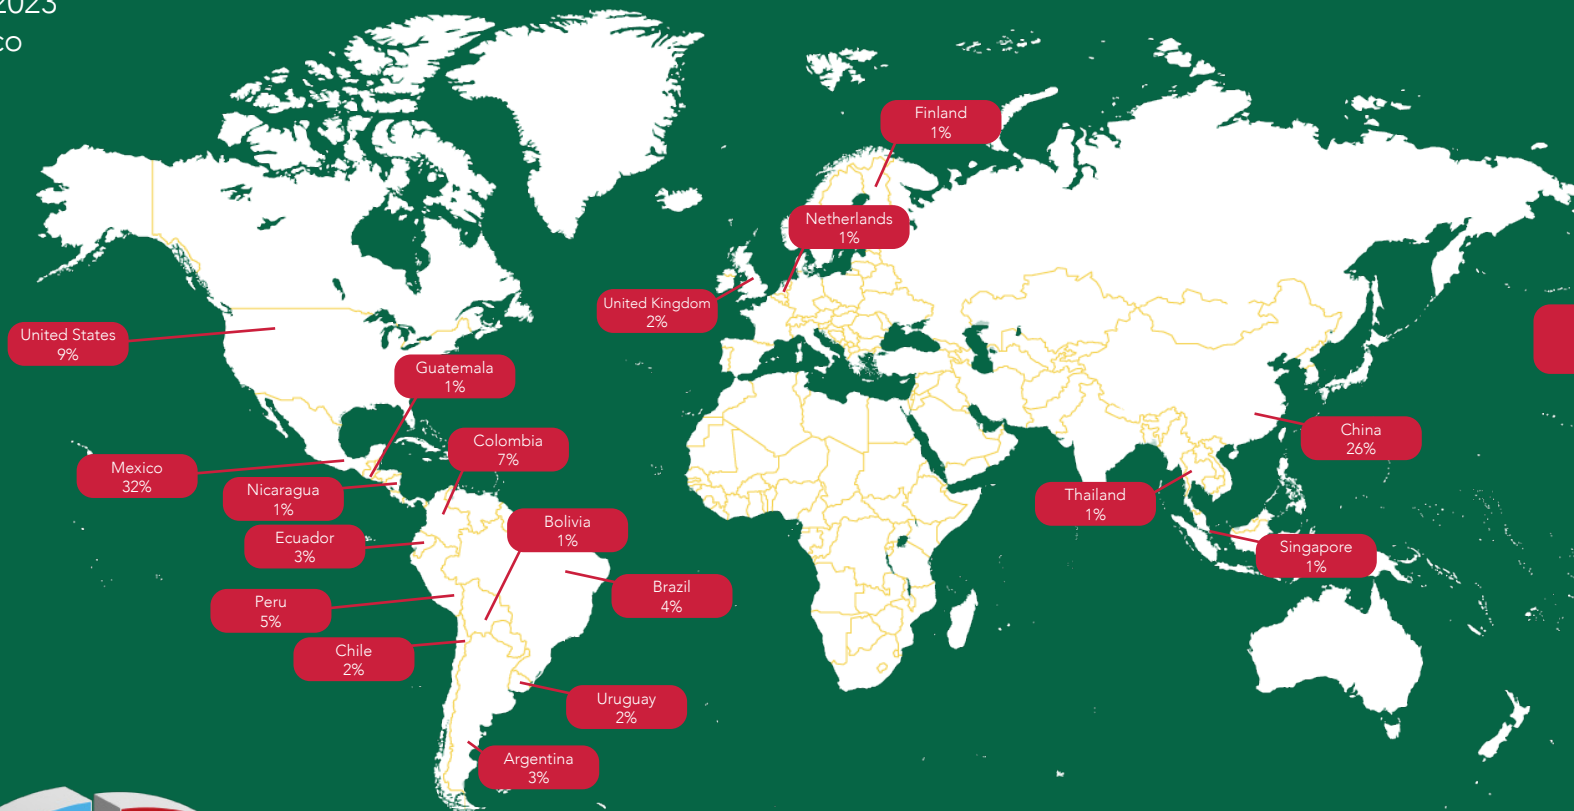

LATIN AMERICAN CONFERENCE MEXICO CITY, MEXICO

27-29 September 2023
Mexico City, Mexico

Attendee by country

Attendee by job role

67 Schools/
Organisations | **19** Countries

Aberdeen Business School, Robert Gordon University	Graduate Management Admission Council (GMAC)	School of Business, Francisco Marroquín University	Universidad Icesi School of Business and Economic Studies
Birmingham Business School, University of Birmingham	Harbin Institute of Technology, School of Management (HIT)	School of Economics and Management, Guangxi Normal University	Universidad ORT Uruguay Facultad de Administración y Ciencias Sociales
Business Test Methods	IDE Business School, Universidad de los Hemisferios	School of Economics and Management, South China Normal University	Universidad Privada Boliviana
Cesim Business Simulations	INALDE Business School, Universidad de la Sabana	School of Management, Guangdong University of Technology	Universidad Torcuato Di Tella Escuela de Negocios
China University of Mining and Technology, School of Economics and Management	INCAE Business School	Southwest Jiaotong University, School of Economics and Management	University of Bradford School of Management
Chulalongkorn Business School, Chulalongkorn University	Inspere - Instituto de Ensino e Pesquisa	The Graduate Management Admission Council (GMAC)	University of Tampa, Director, Nonprofit and Graduate Business Programs
CLADEA	Instituto Tecnológico y de Estudios Superiores de Occidente (ITESO) Universidad Jesuita de Guadalajara	The School of Business Administration in Jiangxi University of Finance and Economics	USFQ Business School, Universidad San Francisco de Quito
College of Economics and Management, Nanjing University of Aeronautics and Astronautics	IPADE Business School, Universidad Panamericana	UCU Business School, Universidad Católica del Uruguay	Wharton Research Data Services
Donghua University, Glorious Sun School of Business and Management	ITAM Instituto Tecnológico Autónomo de México	UDEM Business School, Universidad de Monterrey	Zhejiang University of Finance & Economics
Dongwu Business School, Soochow University	ITESO, Universidad Jesuita de Guadalajara	Universidad Anáhuac México - Facultad de Economía y Negocios	Zhongnan University of Economics and Law
EBAPE - Brazilian School of Public and Business Administration	Lanzhou University School of Management	Universidad de Chile, Escuela de Postgrado, Facultad de Economía y Negocios	
EGADE Business School	LinkedIn	Universidad de las Américas Puebla	
ESAN Graduate School of Business	Miami Herbert Business School	Universidad de Los Andes	
ESPAE Graduate School of Management, ESPOL Escuela Superior Politecnica del Litoral	Pacifico Business School	Universidad de San Andrés	
Flywire	PAD Escuela de Dirección, Universidad de Piura	Universidad del CEMA	
Flywire Corporation	Pearson	Universidad del Norte	
Fundação Getulio Vargas	Peregrine Global Services	Universidad Diego Portales	
Fundação Instituto de Administração	Pontificia Universidad Javeriana	Universidad EAFIT	
Graduate Management Admission Council	Rotterdam School of Management, Erasmus University		
	School of Business and Management, Jilin University		