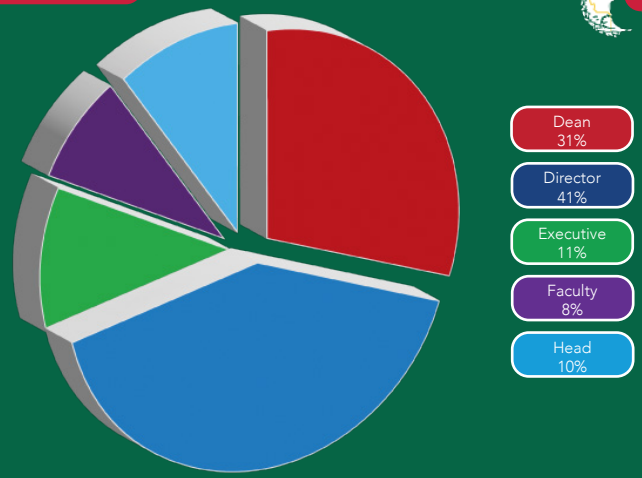

LATIN AMERICAN CONFERENCE MEXICO CITY, MEXICO

27-29 September 2023
Mexico City, Mexico

Attendee by country

Attendee by job role

67 Schools/
Organisations | **19** Countries

Aberdeen Business School, Robert Gordon University	Graduate Management Admission Council (GMAC)	School of Business, Francisco Marroquín University	Universidad Icesi School of Business and Economic Studies
Birmingham Business School, University of Birmingham	Harbin Institute of Technology, School of Management (HIT)	School of Economics and Management, Guangxi Normal University	Universidad ORT Uruguay Facultad de Administración y Ciencias Sociales
Business Test Methods	IDE Business School, Universidad de los Hemisferios	School of Economics and Management, South China Normal University	Universidad Privada Boliviana
Cesim Business Simulations	INALDE Business School, Universidad de la Sabana	School of Management, Guangdong University of Technology	Universidad Torcuato Di Tella Escuela de Negocios
China University of Mining and Technology, School of Economics and Management	INCAE Business School	Southwest Jiaotong University, School of Economics and Management	University of Bradford School of Management
Chulalongkorn Business School, Chulalongkorn University	Inspere - Instituto de Ensino e Pesquisa	The Graduate Management Admission Council (GMAC)	University of Tampa, Director, Nonprofit and Graduate Business Programs
CLADEA	Instituto Tecnológico y de Estudios Superiores de Occidente (ITESO) Universidad Jesuita de Guadalajara	The School of Business Administration in Jiangxi University of Finance and Economics	USFQ Business School, Universidad San Francisco de Quito
College of Economics and Management, Nanjing University of Aeronautics and Astronautics	IPADE Business School, Universidad Panamericana	UCU Business School, Universidad Católica del Uruguay	Wharton Research Data Services
Donghua University, Glorious Sun School of Business and Management	ITAM Instituto Tecnológico Autónomo de México	UDEM Business School, Universidad de Monterrey	Zhejiang University of Finance & Economics
Dongwu Business School, Soochow University	ITESO, Universidad Jesuita de Guadalajara	Universidad Anáhuac México - Facultad de Economía y Negocios	Zhongnan University of Economics and Law
EBAPE - Brazilian School of Public and Business Administration	Lanzhou University School of Management	Universidad de Chile, Escuela de Postgrado, Facultad de Economía y Negocios	
EGADE Business School	LinkedIn	Universidad de las Américas Puebla	
ESAN Graduate School of Business	Miami Herbert Business School	Universidad de Los Andes	
ESPAE Graduate School of Management, ESPOL Escuela Superior Politecnica del Litoral	Pacifico Business School	Universidad de San Andrés	
Flywire	PAD Escuela de Dirección, Universidad de Piura	Universidad del CEMA	
Flywire Corporation	Pearson	Universidad del Norte	
Fundação Getulio Vargas	Peregrine Global Services	Universidad Diego Portales	
Fundação Instituto de Administração	Pontificia Universidad Javeriana	Universidad EAFIT	
Graduate Management Admission Council	Rotterdam School of Management, Erasmus University		
	School of Business and Management, Jilin University		